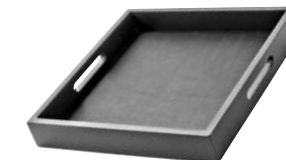

WOOD TRAY WITH GRIP
BLACK
B7210065
L40 W40 H6 CM
L15 3/4 W15 3/4 H2 3/8 INCH