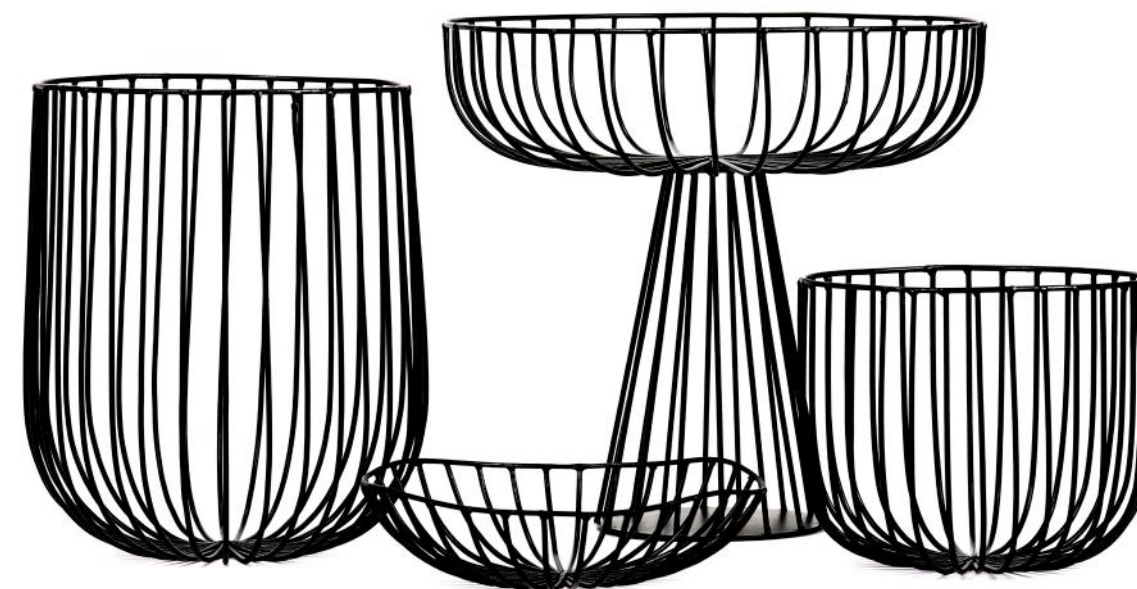

SERAX

Antonino Sciortino

METAL SCULPTURES

METAL SCULPTURES

Antonino Sciortino

The hands of the Milan (Italy)-based designer Antonino Sciortino bring metal to life. Objects shaped from soft iron create a sculpture-like aura. The handcrafted finish emphasizes the soul we recognize in each object. Can be perfectly integrated in a wide range of interior spaces because of their pure forms and the vintage look and finish.