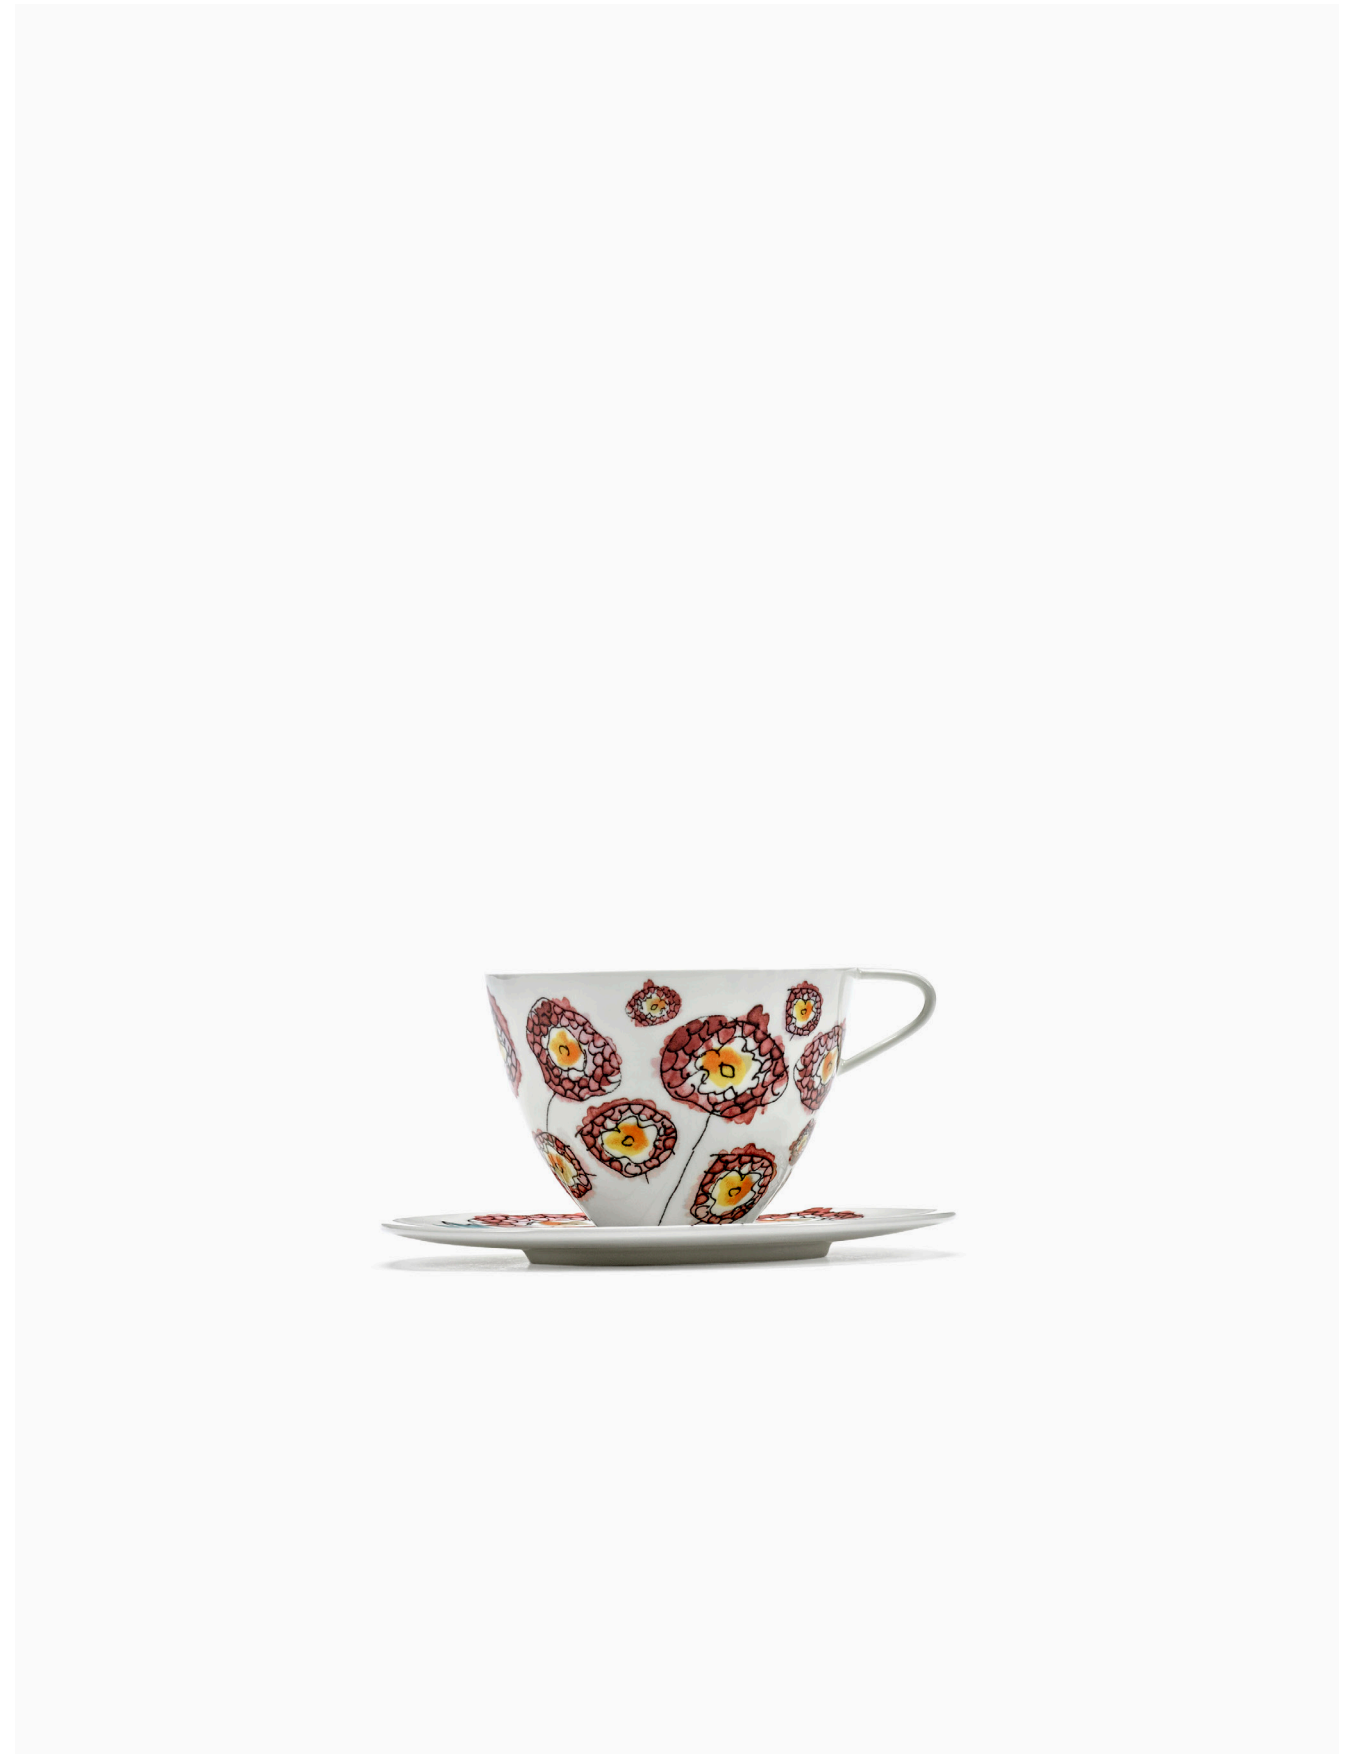

With a range of different-sized plates, dishes and bowls, teapots, cups and saucers in slightly asymmetrical forms, the shape of each piece materialises the importance of the hand touch and emphasises the quality of the porcelain. Embellished with colourful hand-illustrated botanical depictions, the collection's nature-inspired motif presents a gentle palette of mauve, teal and rose with notes of lime, reminiscent of the floral patterns ever present in Marni's ready-to-wear collections. With each piece intended to be freely composed to welcome an alternative visual narrative, the liberal amalgamation of these delicate designs draws a parallel between discipline and creative chaos and fosters an infinite alternative affinity.

MIDNIGHT FLOWERS — GLASSWARE

Besides a porcelain dinnerware and coffee set, Midnight Flowers also comprises 5 refined glasses: a water glass on a small base, a champagne coupe and flute, and wine glasses. Each glass features a laser-engraved flower motif. These patterns are directly connected to the inspiration of the painted patterns of the tableware. This labor-intensive process is repeated three times for an optimal effect. Finally, the glass is finished with an oil-based polish to enhance the subtle transparency of the engraved motif. The result is an artistic set of glasses worthy of the renowned fashion house.