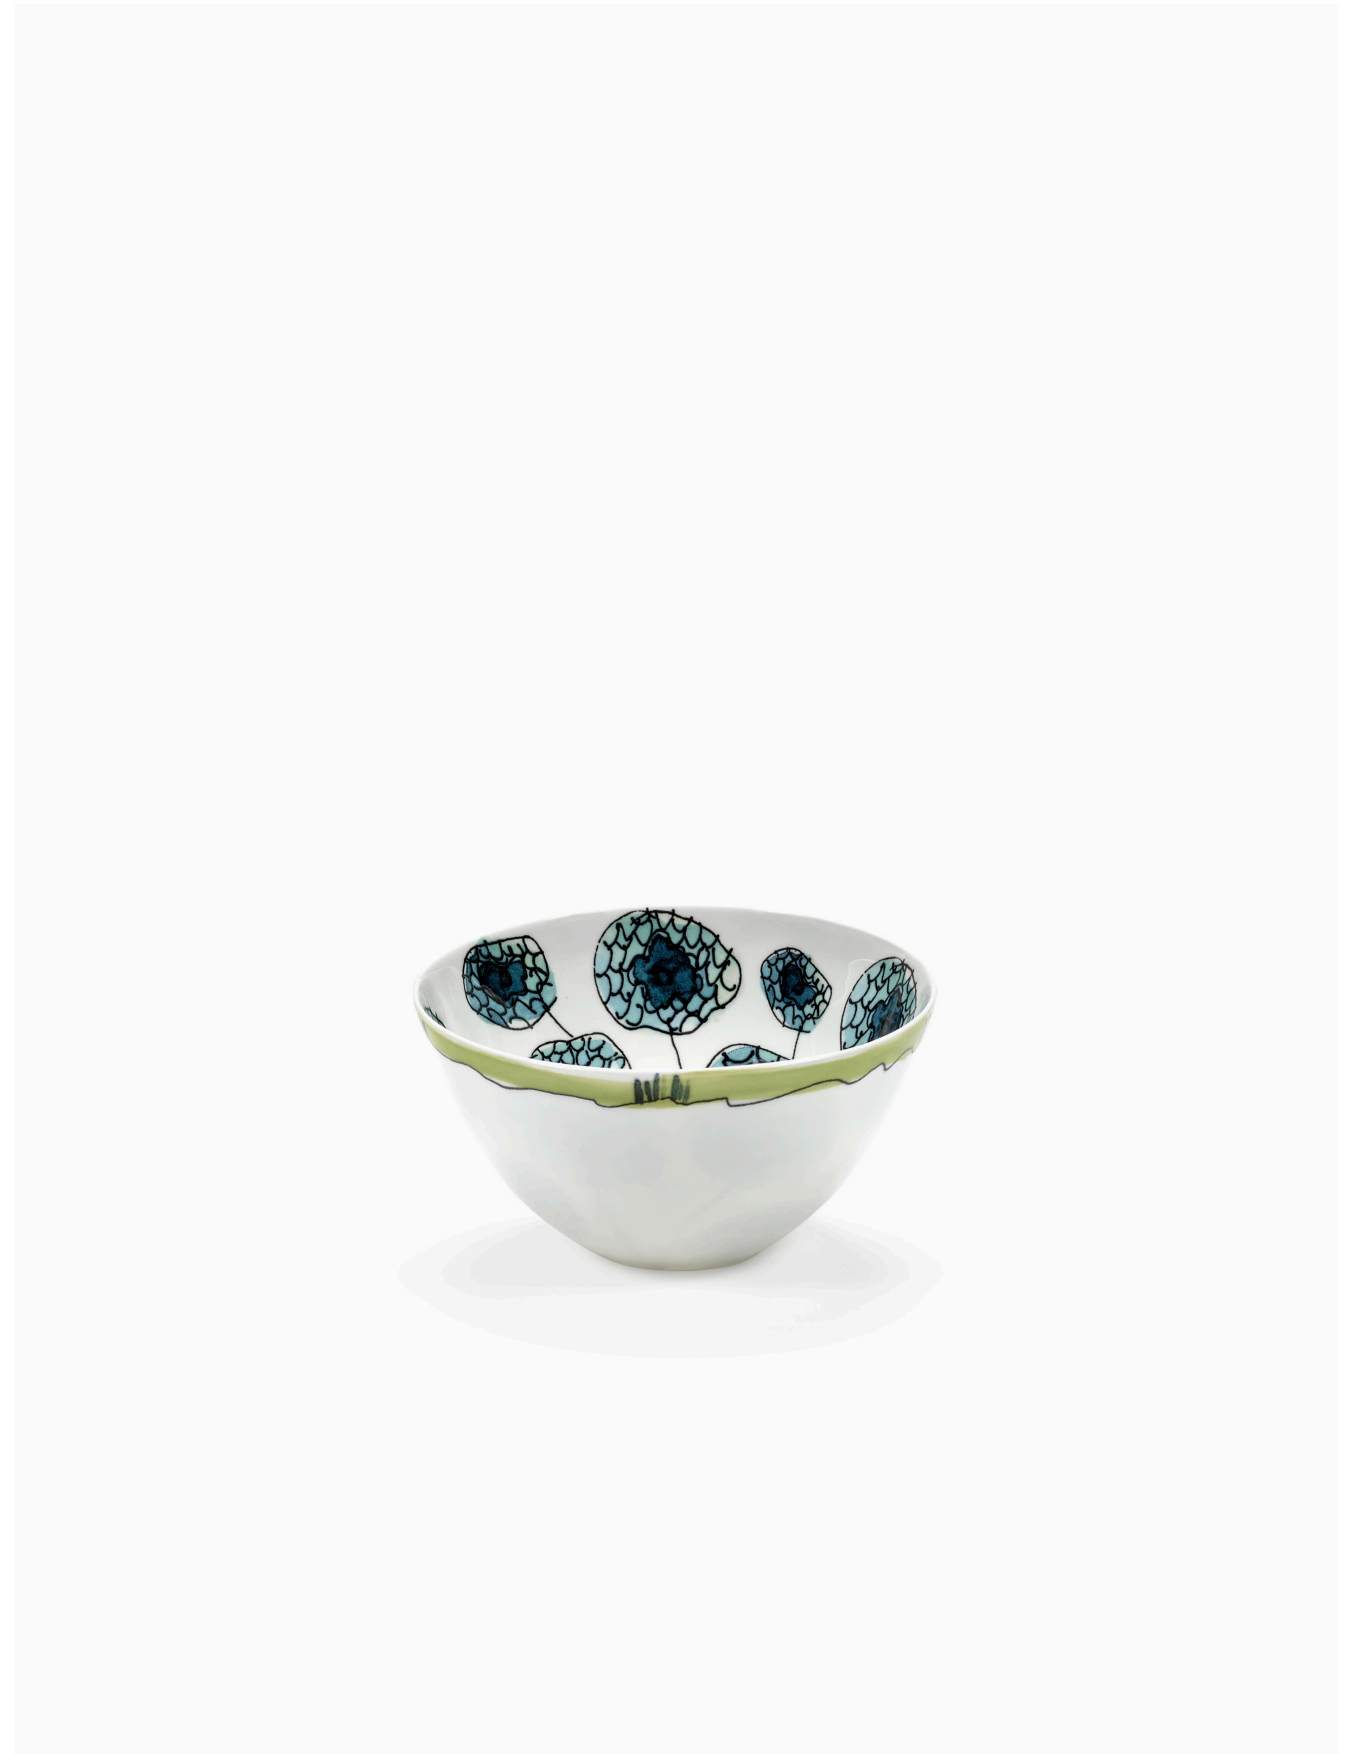

MIDNIGHT FLOWERS — TABLEWARE

Encompassing 123-pieces of hand-illustrated porcelain plates, dishes, cups, saucers, teapots and glasses, this botanical-inspired collection interprets the Marni universe through a new medium, highlighting an avant-garde approach that holds a constant dialogue with the world of art. Envisioned by Creative Director Francesco Risso, this sophisticated yet offbeat tableware collection embodies Marni's dynamic essence, with the intention to reawaken the tablespace with its playful energy and quirky elegance.

With a range of different-sized plates, dishes and bowls, teapots, cups and saucers in slightly asymmetrical forms, the shape of each piece materialises the importance of the hand touch and emphasises the quality of the porcelain. Embellished with colourful hand-illustrated botanical depictions, the collection's nature-inspired motif presents a gentle palette of mauve, teal and rose with notes of lime, reminiscent of the floral patterns ever present in Marni's ready-to-wear collections. With each piece intended to be freely composed to welcome an alternative visual narrative, the liberal amalgamation of these delicate designs draws a parallel between discipline and creative chaos and fosters an infinite alternative affinity.

MIDNIGHT FLOWERS — GLASSWARE

Besides a porcelain dinnerware and coffee set, Midnight Flowers also comprises 5 refined glasses: a water glass on a small base, a champagne coupe and flute, and wine glasses. Each glass features a laser-engraved flower motif. These patterns are directly connected to the inspiration of the painted patterns of the tableware. This labor-intensive process is repeated three times for an optimal effect. Finally, the glass is finished with an oil-based polish to enhance the subtle transparency of the engraved motif. The result is an artistic set of glasses worthy of the renowned fashion house.