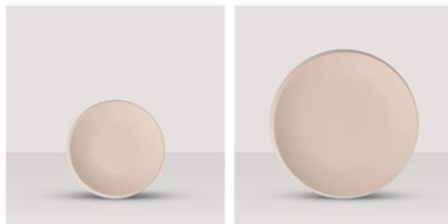

## GOOD REASONS FOR SUCCESS

- Perfectly mix and match with the LaBoule pure Beige Items or the existing Blockbuster Collection NewMoon
- Ideal for hotels that do not want to exchange a collection but rather complete their series as a highlight.
- With its soft colours and matt surface feel, NewMoon beige offers an excellent stage for special food creations.

## NewMoon beige - NEW in 2023

ITEM NO.: 10-4291-2990  
Presentation plate

ITEM NO.: 10-4291-2601  
Dinner plate 29cm

ITEM NO.: 10-4291-2620  
Dinner plate

ITEM NO.: 10-4291-2701  
Bowl flat

ITEM NO.: 10-4291-2700  
Bowl deep